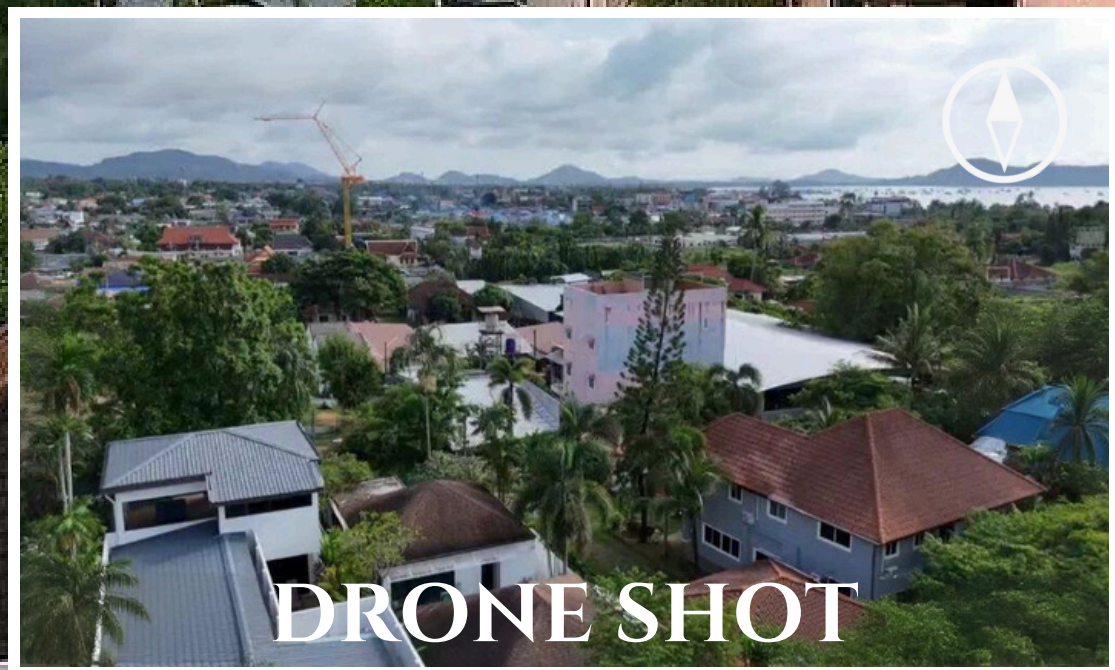

An aerial photograph of a coastal town, likely in Southeast Asia, featuring a mix of residential buildings and lush greenery. In the background, a large, forested island is visible across a body of water, with other smaller islands in the distance. The sky is clear and bright. The word "VIEWS" is overlaid in a large, gold, serif font in the center of the image.

VIEWS

VIEWS

FANTASEA CONDO RAWAI

CHALONG BAY VIEW SIDE

RAWAI BEACH VIEW SIDE

ANDAMAN SEA VIEW SIDE

SEA VIEW

5-7 FL

DRONE SHOT

CHALONG VIEW

5-8 FL

DRONE SHOT

RAWAI VIEW

5-8 FL

DRONE SHOT

POOL VIEW

ROOFTOP

DRONE SHOT