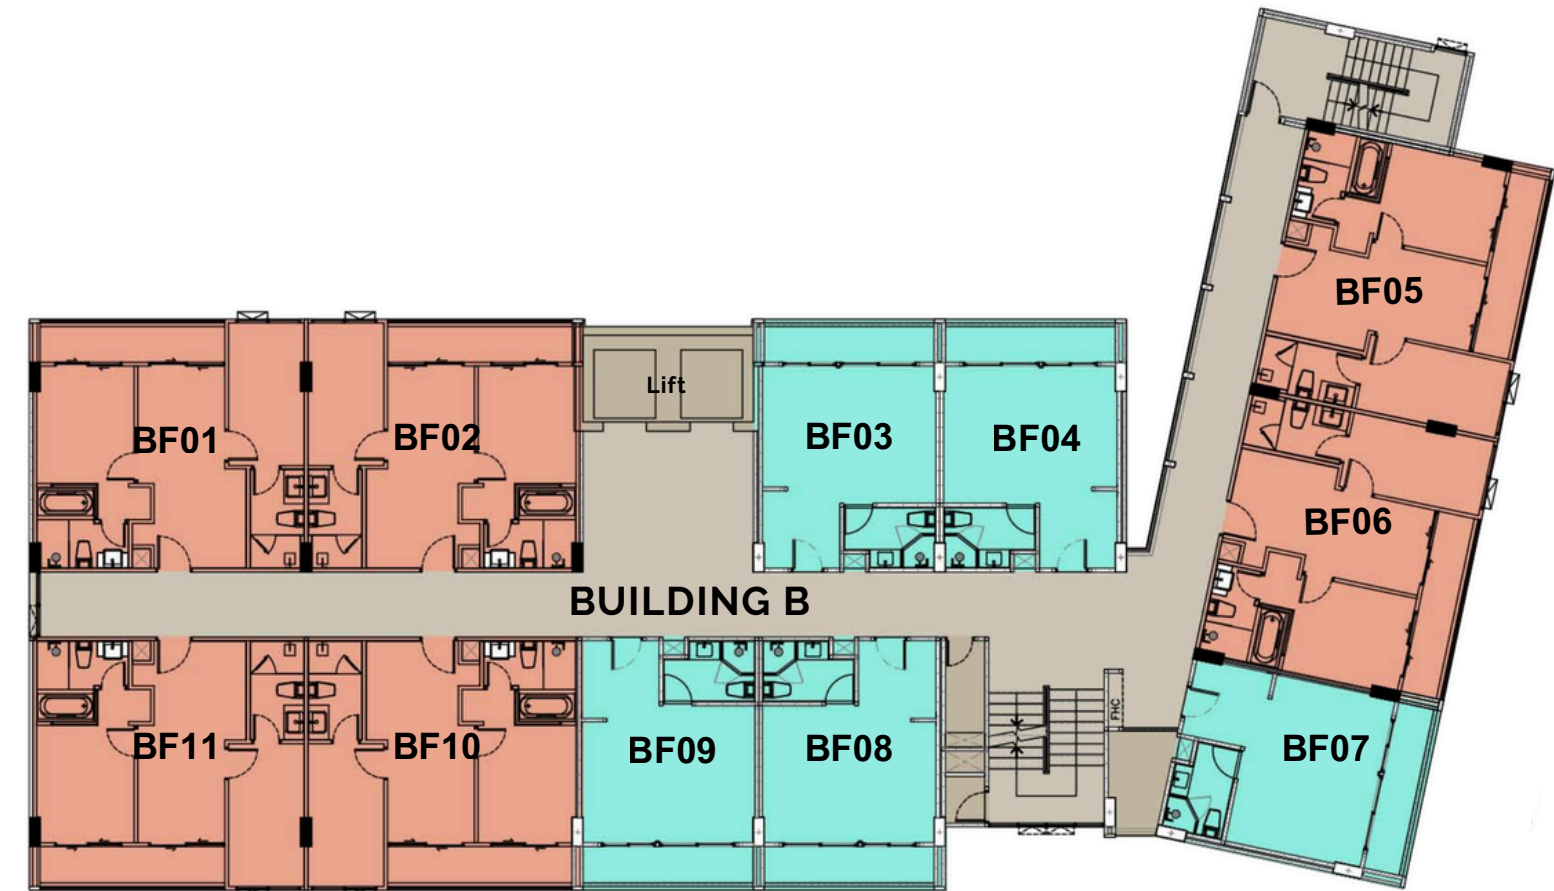

VIEWS

VIEWS

FANTASEA CONDO RAWAI

CHALONG BAY VIEW SIDE

RAWAI BEACH VIEW SIDE

ANDAMAN SEA VIEW SIDE

SEA VIEW

5-7 FL

ROOFTOP

DRONE SHOT